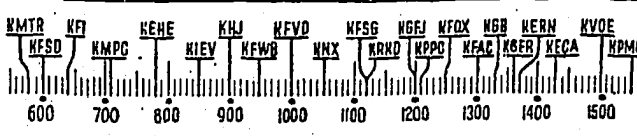

YOUR RADIO Today

[The information contained in the following schedule of radio programs is furnished by the stations broadcasting the programs, and The Times should not be considered responsible for errors in announcements due to failure of stations to advise of daily changes.—Ed.]

Before 8 a.m.

KMTR—Calif. Theater. 5.
KFI—Off Record. 7; News. 7:15; Music Newsy. 7:30.
KMPC—Morning Express. 7.
KEHE—Musical Clock. 6.
KHJ—Rise & Shine. 6; News. 7:45.
KFWD—Stu. Wilson. 6:30 to 8.
KFX—Spanish. 6; Jubilee. 7:15.
KNX—Sunrise Salute. 6; News. 7:30; Morning Melodies. 7:45; Gazette. 7:55.
KRRK—Doug Douglas. 8; Rev. Johnston. 8:15; Doug Douglas. 8:45; News. 7:45.
KGFJ—Spanish Hour. 6; News. 7; Sports. 7:30.
KFOX—El Despertador. 5; News. 7:30; Musical. 7:40; Just About Time. 7:45.
KFAC—Pastor Reynolds. 7; News. 7:45.
KGER—Farm. 6:05; Melodies. 8:30; Aubrey Lee. 7:15.
KECA—Story of Mo. 7; Financial. 7:30; News. 7:45.

8 to 9 a.m.

KMTR—Get Happy. 8:30.
KFI—Organ. 8; News. 8:30; Morin Sisters. 8:45.
KMPC—Unity Word. 8; News. 8:15; Dr. Reynolds. 8:45.
KEHE—News. 8; Early Edition. 8:15; Hymns. 8:30; Music Mirror. 8:45.
KHJ—Lipper. 8; Haven of Rest. 8:30.
KFWD—Music. 8; Carnival. 8:30.
KFX—Jubilee (cont.)
KNX—My Turn Now. 8; Captivators. 8:15; Brown. Berman. 8:30; Sally of Star. 8:45.
KRRK—Music. 8. 1 hr.
KGFJ—News. 8; Quan's Orch. 8:15; Songfest. 8:30.
KFOX—Cowboys. 8; Health. 8:30; Ads. 8:45.
KFAC—Church. 8; Mirandy. 8:30; Mildred Larsen. 8:45.
KGER—Mizpah. 8:15; Music. 8:45.
KECA—Church. 8; Ensemble. 8:15; Quartette. 8:30; Gazette. 8:45.

9 to 10 a.m.

KMTR—Martin L. Thomas. 9; Turf Tales. 9:15; Trading Post. 9:30.
KFI—Dan Harding Wife. 9; O'Neills. 9:15; Bridge Club. 9:30.
KMPC—Nine o'Clock Melodies. 9; John MacSoud. 9:15; Morning Echoes. 9:30.
KEHE—Continental Melodies. 9; Dr. Reynolds. 9:15; Clifford Clinton. 9:30; Swing. 9:45.
KHJ—Quartet. 9; Norma Young. 9:30; Strings. 9:45.
KFWD—Day Dreams. 9; Dr. Reynolds. 9:15; Kitty Keene. 9:30; News. 9:45.
KFX—Dr. Reynolds. 9; News. 9:15; Dr. Richardson. 9:30; Carter Wright. 9:45.
KNX—Tempos. 9; Nancy James. 9:15; Helen Trent. 9:30; Gal Sunday. 9:45.
KRRK—Meredith Detective. 9; Music. 9:15; U.S. Weather. 9:30; Paging Madame. 9:35.
KFI—News. 9; Swing. 9:15; Young's Orch. 9:30; Waltz. 9:45.
KFOX—Rhythms. 9; Health Talk. 9:15; Odds & Ends. 9:30; News. 9:45.
KFAC—Meditations. 9; Dr. McCoy. 9:15; 3-Quarter Time. 9:30; Women in News. 9:45.
KGER—Old Paths. 9:15; Summary. 9:45.
KECA—University of Indiana. 9; Farm. Home. 9:30.

10 to 11 a.m.